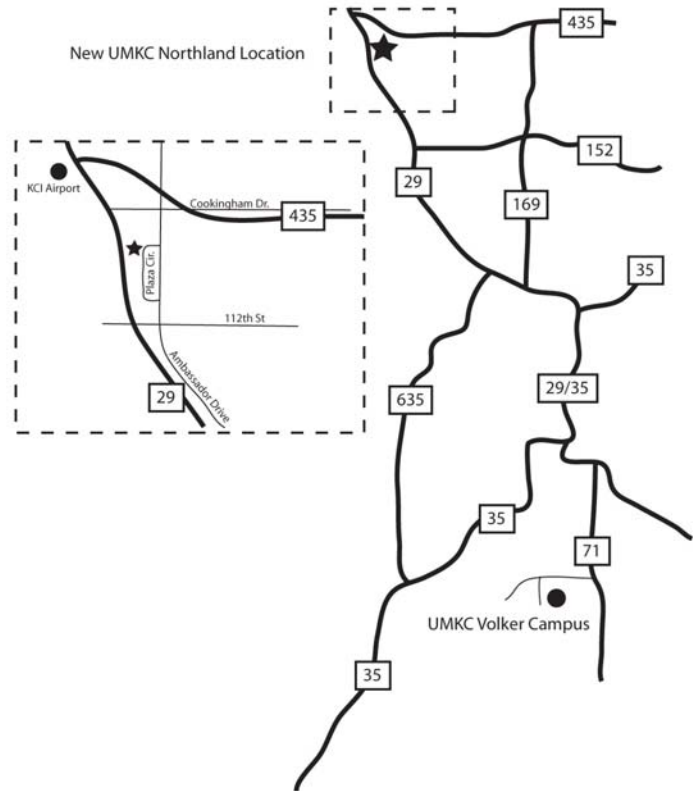

UMKC Northland
11724 N.W. Plaza Circle
Kansas City, Missouri 64153

DIRECTIONS TO THE NEW UMKC NORTHLAND SITE

Coming from UMKC Volker Campus:

1. Start out going NORTHWEST on ROCKHILL RD. toward E. 51st ST.
2. Turn RIGHT onto US-56/VOLKER BLVD. Continue to follow US-56 E.
3. Turn SLIGHT LEFT to take the US-71 N ramp.
4. Turn SLIGHT LEFT onto BRUCE R. WATKINS DR/US-71.
5. Merge onto US-71 N.
6. Merge onto I-35 N.
7. Merge onto I-29 N.
8. Take the N.W. 112th ST EXIT 12.
9. Turn RIGHT onto N.W. 112th ST.
10. Turn LEFT onto N.W. AMBASSADOR DR.
11. Turn LEFT onto N.W. PLAZA CIR.
12. End at 11724 N.W. PLAZA CIRCLE., KANSAS CITY, MO

Coming from Kansas City, Kansas

1. Turn onto I-635 N.
2. Merge onto US-71 N/I-29 N. via EXIT 12A – on the left – toward K.C.I. AIRPORT/ST JOSEPH.
3. Take the N.W. 112th ST. EXIT 12.
4. Turn RIGHT onto N.W. 112th ST.
5. Turn LEFT onto N.W. AMBASSADOR DR.
6. Turn LEFT onto N.W. PLAZA CIR.
7. End at 11724 N.W. PLAZA CIRCLE, KC, MO

Coming from Independence or Liberty:

1. Turn NORTH onto MO-291.
2. Merge onto I-435 W. via the ramp – on the left – toward K.C.I. AIRPORT/ST. JOSEPH.
3. Take EXIT 36 toward I-29 S./K.C.I. AIRPORT.
4. Merge onto LP COOKINGHAM DR./MO D.
5. Turn LEFT onto N.W. AMBASSADOR DR.
6. Turn RIGHT onto N.W. PLAZA CIR.
7. End at 11724 N.W. PLAZA CIRCLE., KANSAS CITY, MO

Coming from St. Joseph:

1. Turn onto US-71 S/I-29 S. toward KANSAS CITY
2. Take the EXIT 13 toward I-435 E/K.C.I. AIRPORT/ST LOUIS.
3. Turn LEFT onto LP COOKINGHAM DR/MO D.
4. Turn RIGHT onto N.W. AMBASSADOR DR.
5. Turn RIGHT onto N.W. PLAZA CIR.
6. End at 11724 N.W. PLAZA CIRCLE, KANSAS CITY, MO